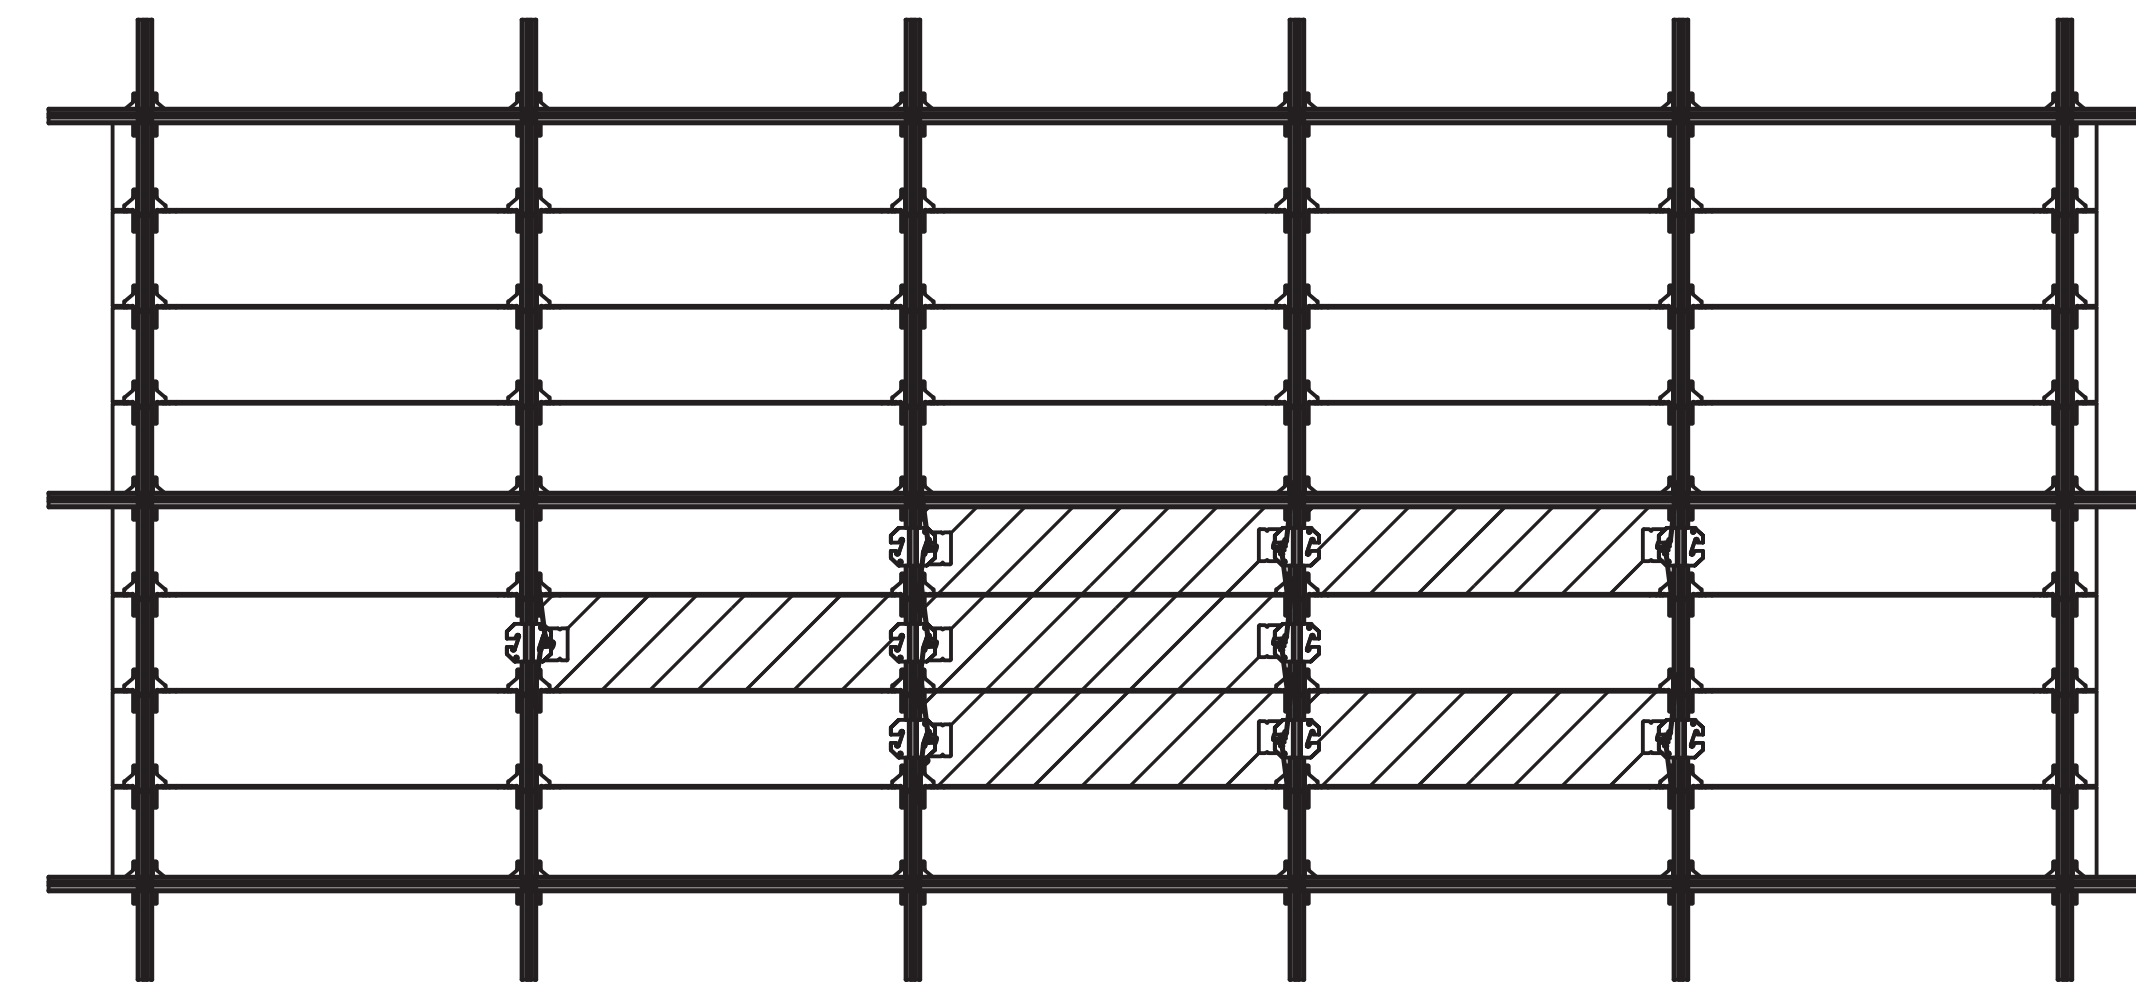

Supplied by Others

Name	Description
Ceiling Grid	15/16" Heavy Duty T-Grid, Min 1-1/2" Tall
Fastener For Plank Clip	Varies based on mounting substrate
Wall Angle	15/16" L-Angle for Grid

Plank Pulldown Access

SUPPLIED BY OTHERS

- CEILING GRID
- FASTENER FOR PLANK CLIP

ISO

END

TOP

SIDE

A END DETAIL - PULLDOWN ASSEMBLY

B SIDE DETAIL - PULLDOWN ASSEMBLY