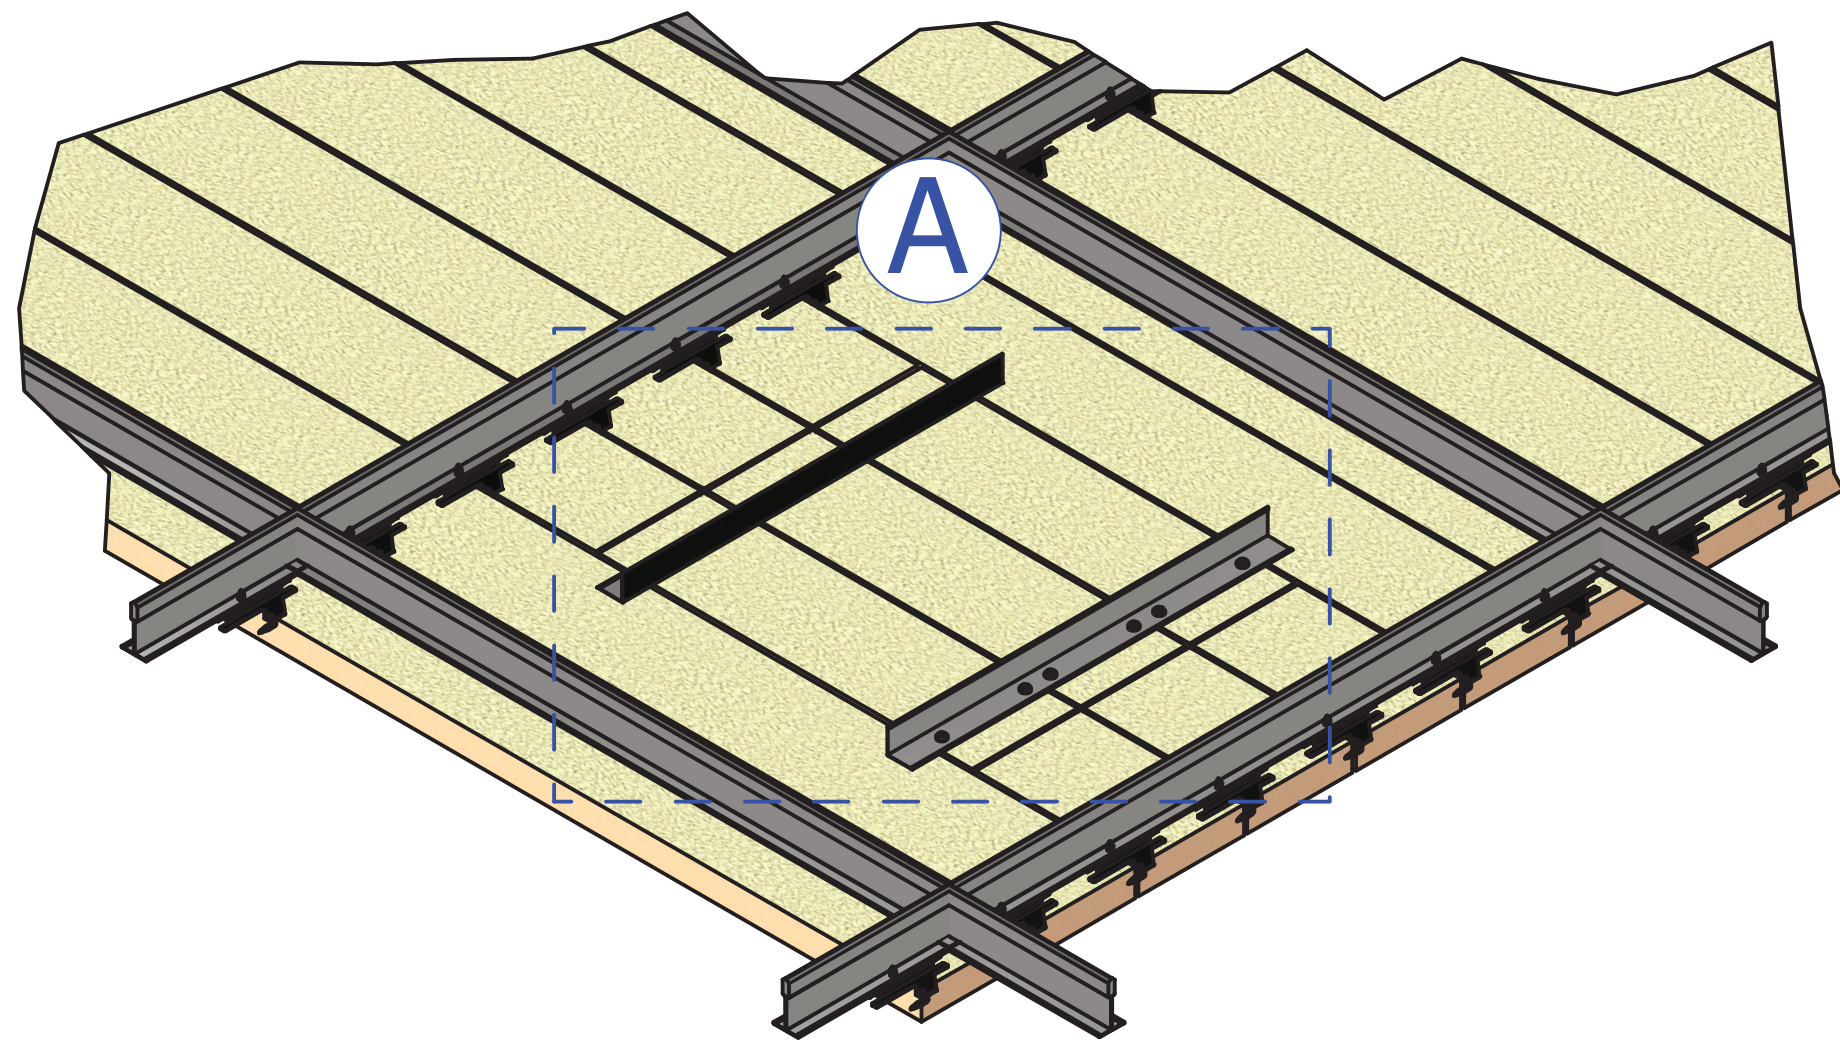

SUPPLIED BY NAVY ISLAND
EXTENDED PULLDOWN
HELIX SCREW
LINO® PLANK
PULLDOWN

Instructional Videos

Plank Drop-In Access

These drawings have been created for illustrative purposes. The depiction of materials are not to be used as a submittal for that product.

SCALE BASED ON 24" x 36" SHEET SIZE.

SUPPLIED BY NAVY ISLAND

- LINO® PLANK
- 1/8" REVEAL PLANK CLIP
- HELIX SCREW
- 3M 1/8" BUMPON™

SUPPLIED BY NAVY ISLAND

- CEILING GRID
- WALL ANGLE
- SCREW FOR PLANK CLIP