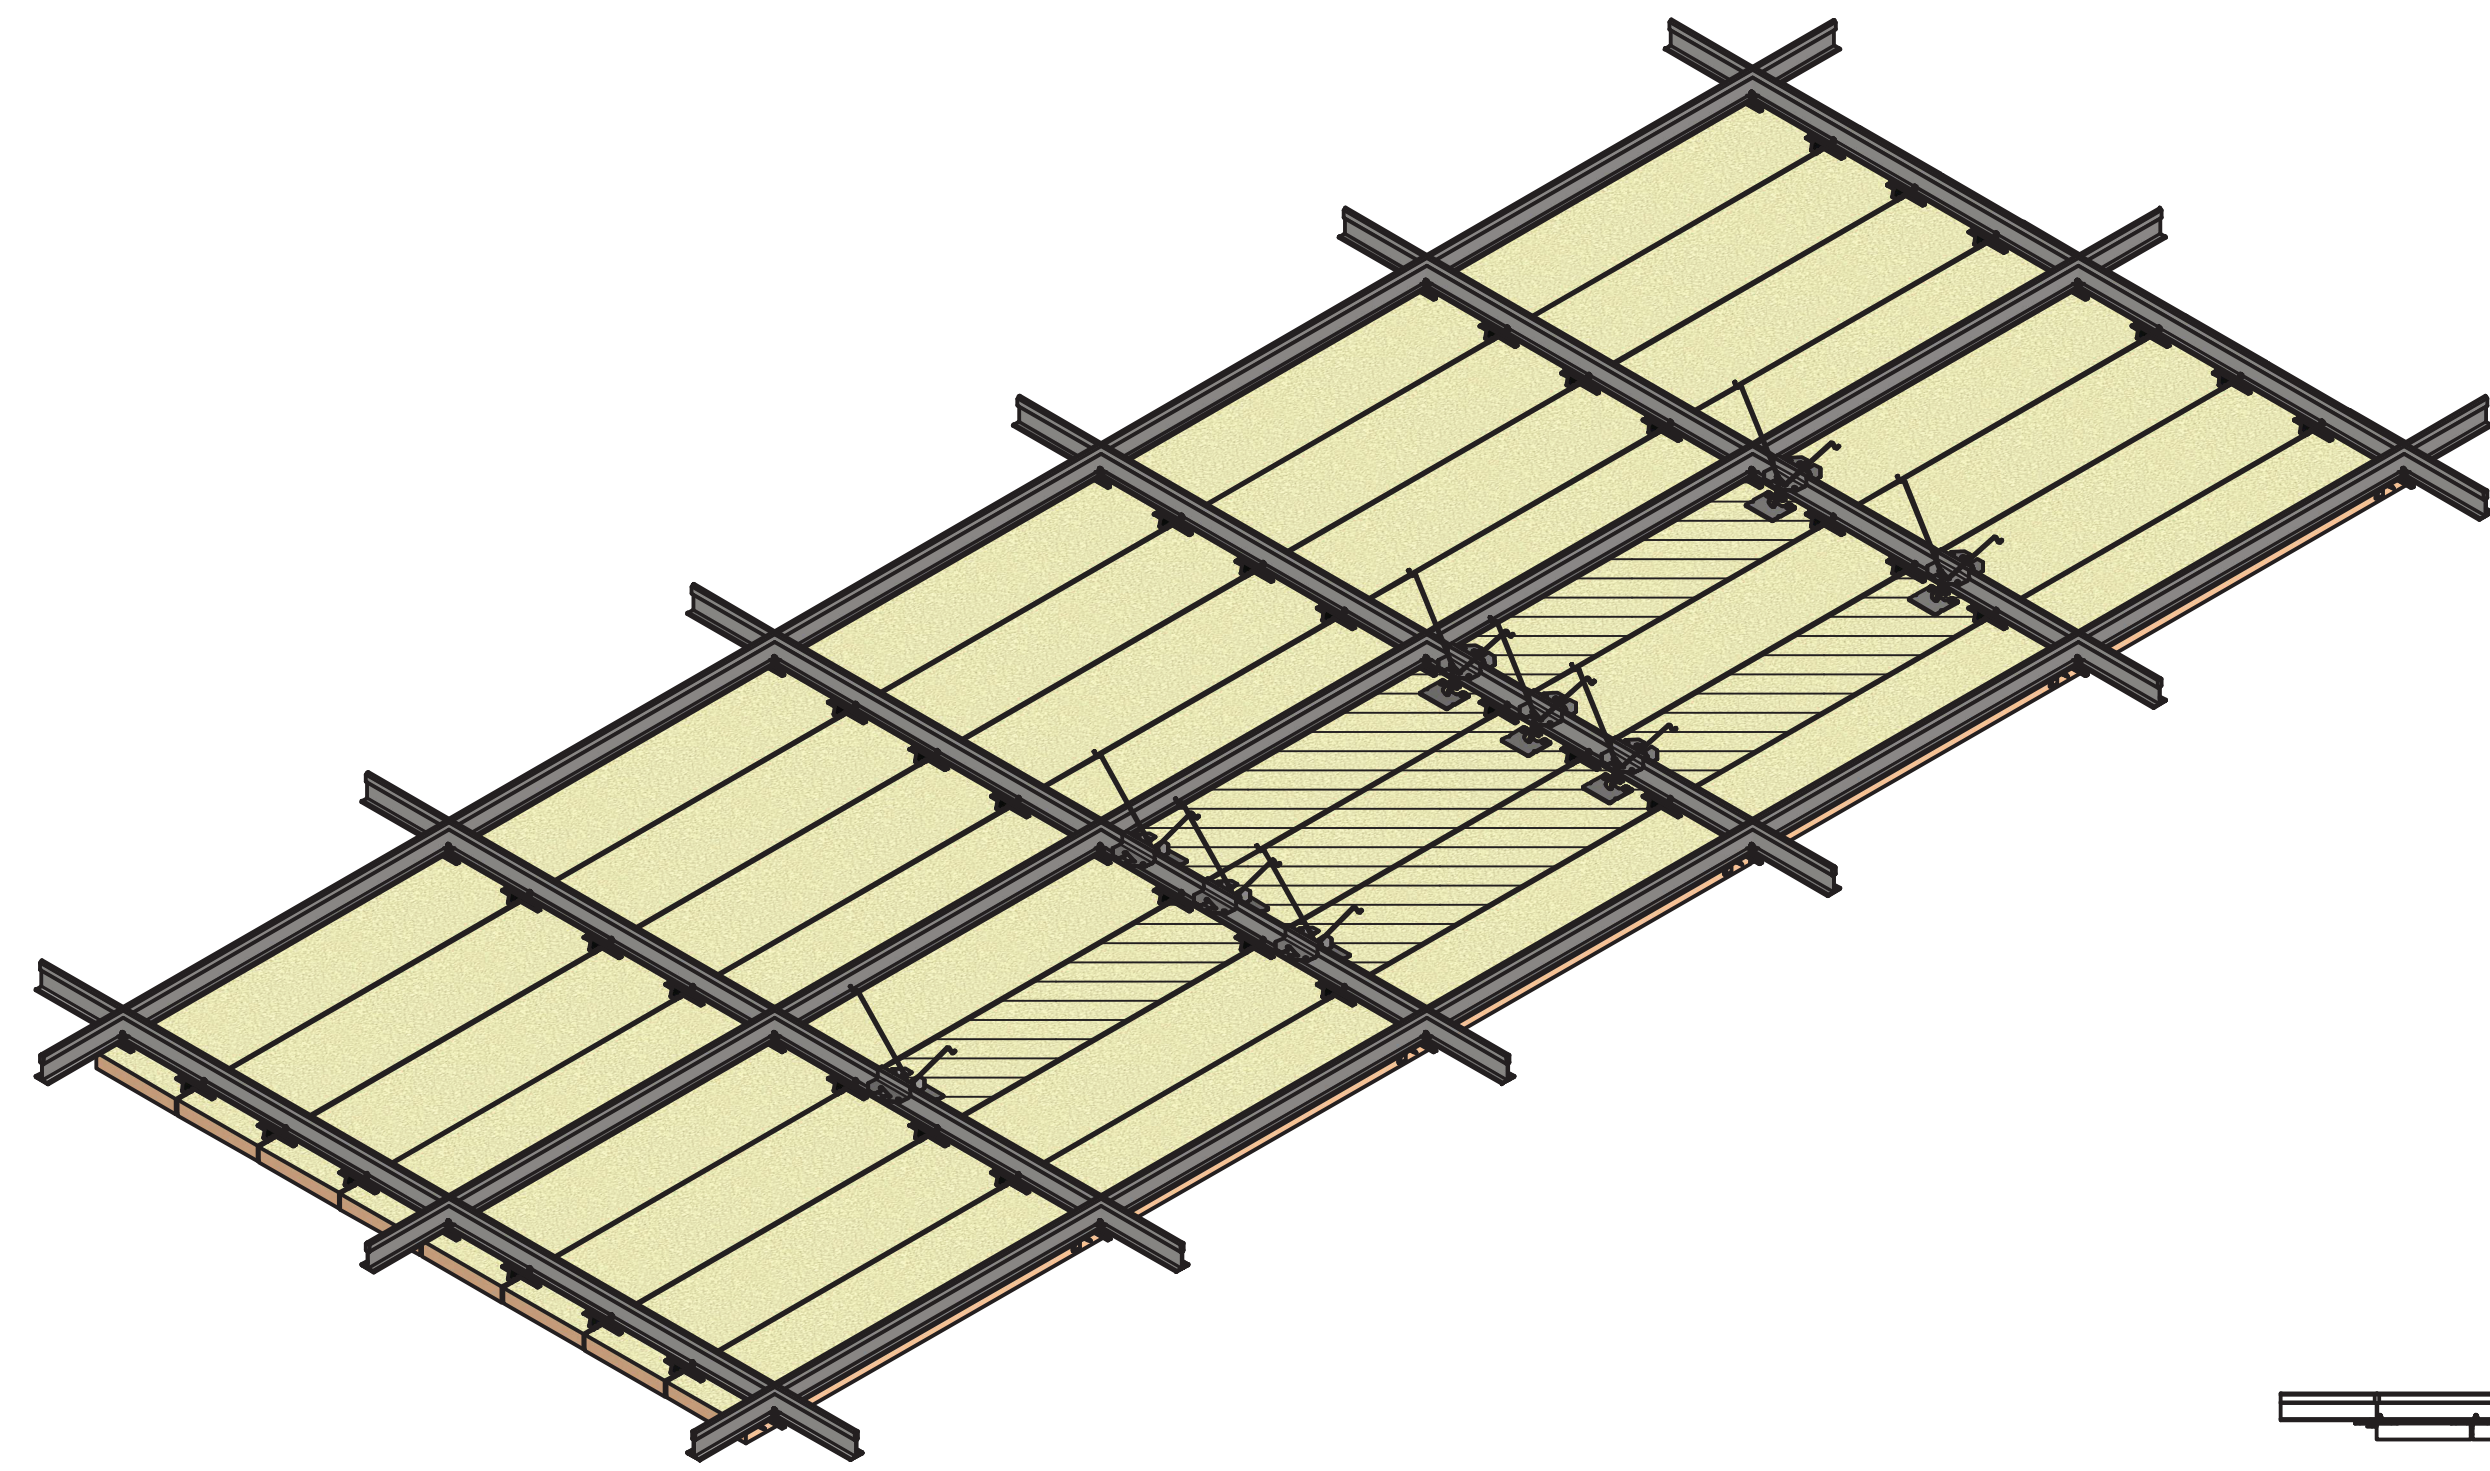

Supplied by Others

Name	Description
Ceiling Grid	15/16" Heavy Duty T-Grid, Min 1-1/2" Tall
Fastener For Plank Clip	Varies based on mounting substrate
Wall Angle	15/16" L-Angle for Grid

Plank Pulldown Access

SUPPLIED BY OTHERS

- CEILING GRID
- FASTENER FOR PLANK CLIP

ISO

END

TOP

SIDE

A END DETAIL - PULLDOWN ASSEMBLY

B SIDE DETAIL - PULLDOWN ASSEMBLY