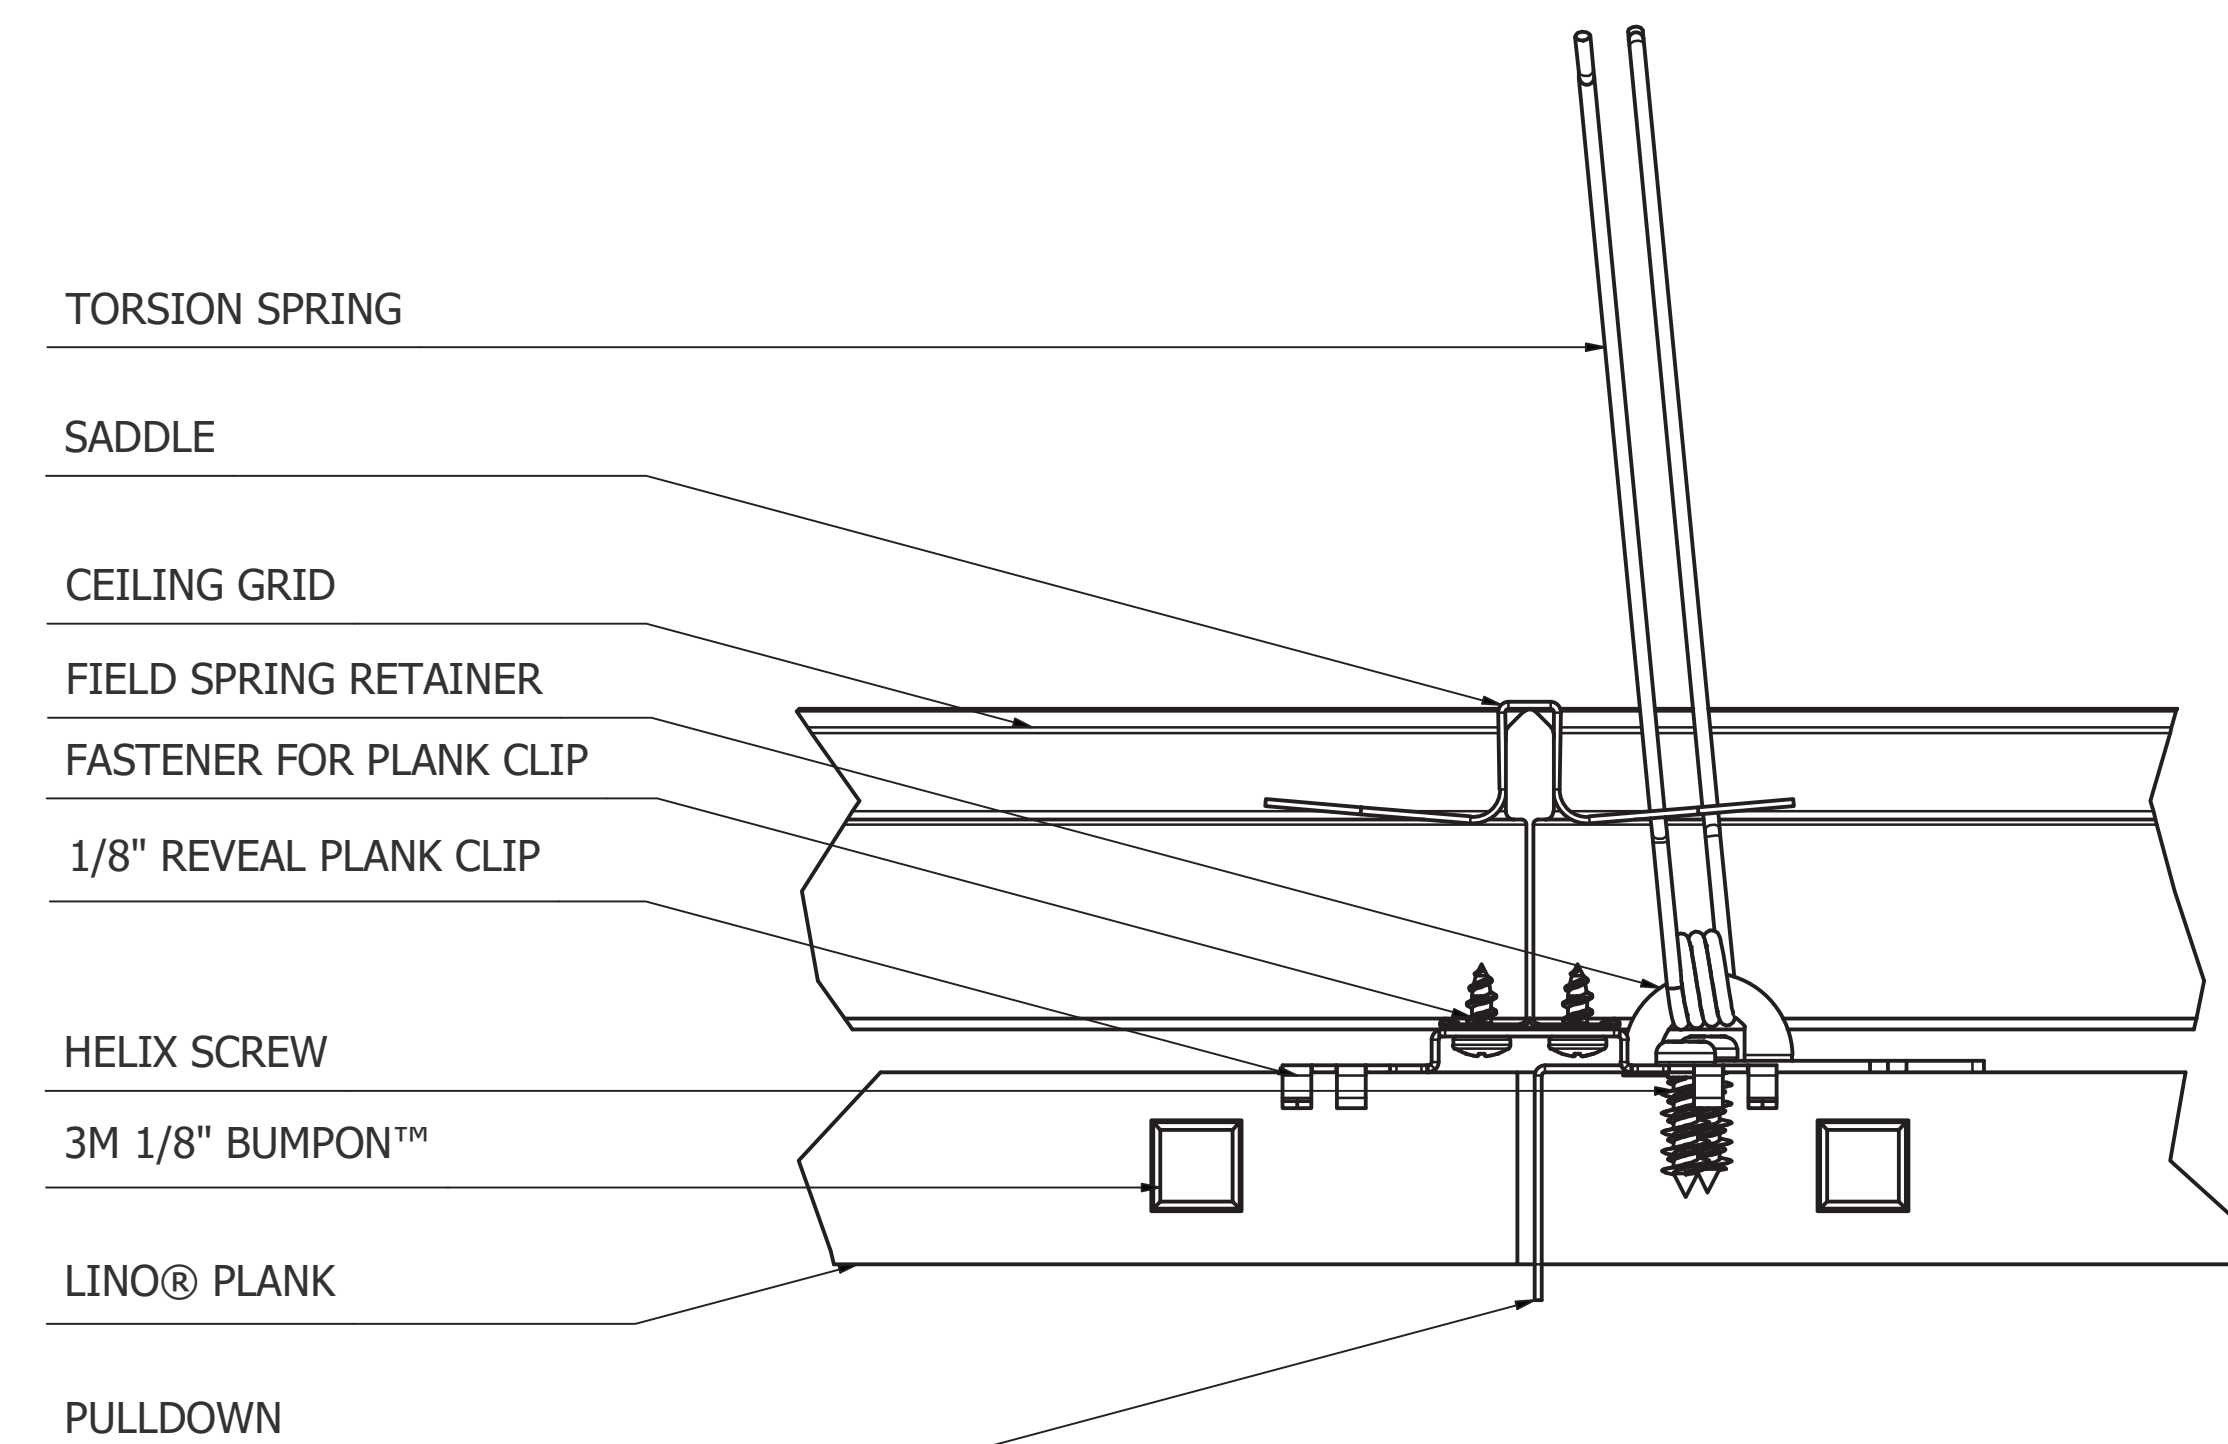

SUPPLIED BY OTHERS

- CEILING GRID
- FASTENER FOR PLANK CLIP

ISO

END

TOP

SIDE

A END DETAIL - PULLDOWN ASSEMBLY

B SIDE DETAIL - PULLDOWN ASSEMBLY