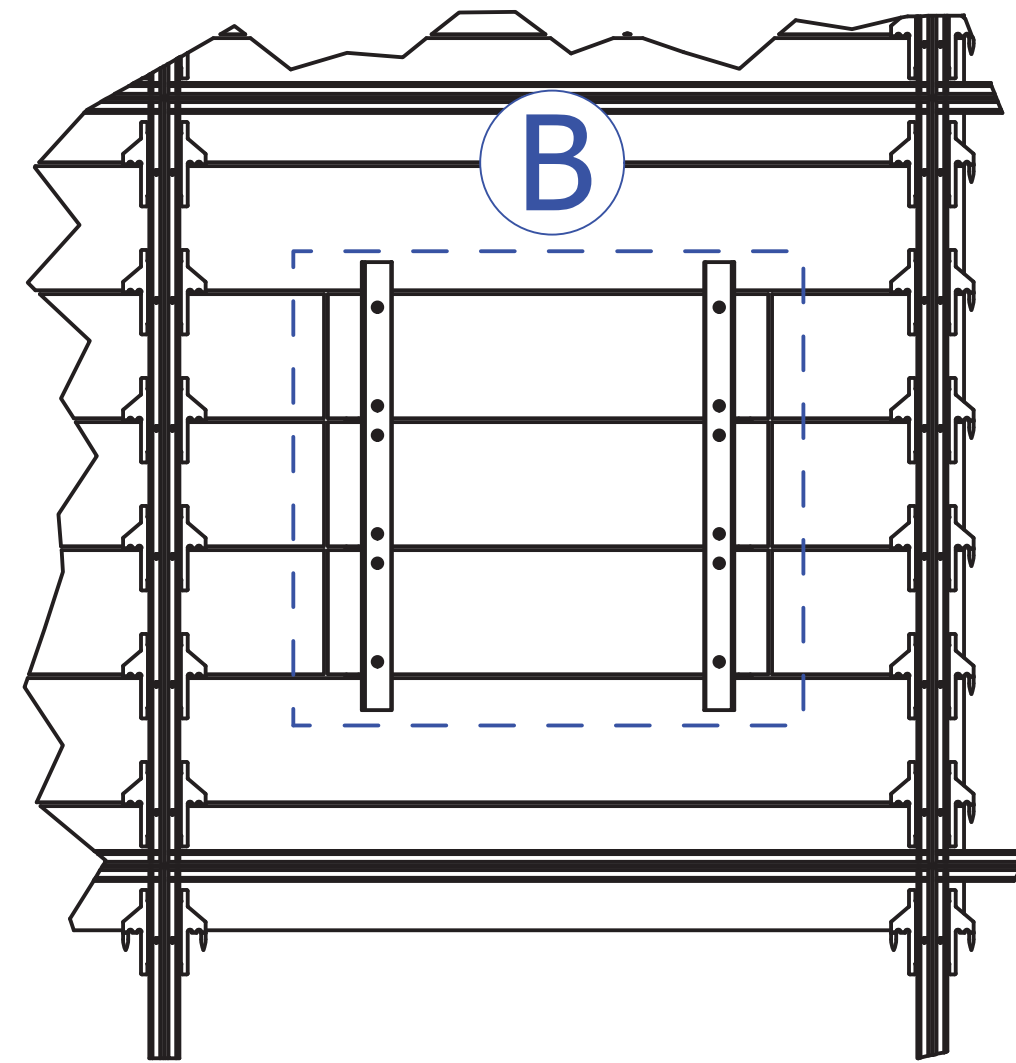

SCALE BASED ON 24" x 36" SHEET SIZE.

SUPPLIED BY NAVY ISLAND

- LINO® PLANK
- 1/8" REVEAL PLANK CLIP
- HELIX SCREW
- 3M 1/8" BUMPON™

SUPPLIED BY NAVY ISLAND

- CEILING GRID
- WALL ANGLE
- SCREW FOR PLANK CLIP

ISO

TOP

END

A ISO DETAIL - DROP-IN PLANKS

B TOP DETAIL - DROP-IN PLANKS

C END DETAIL - DROP-IN PLANKS

Instructional Videos