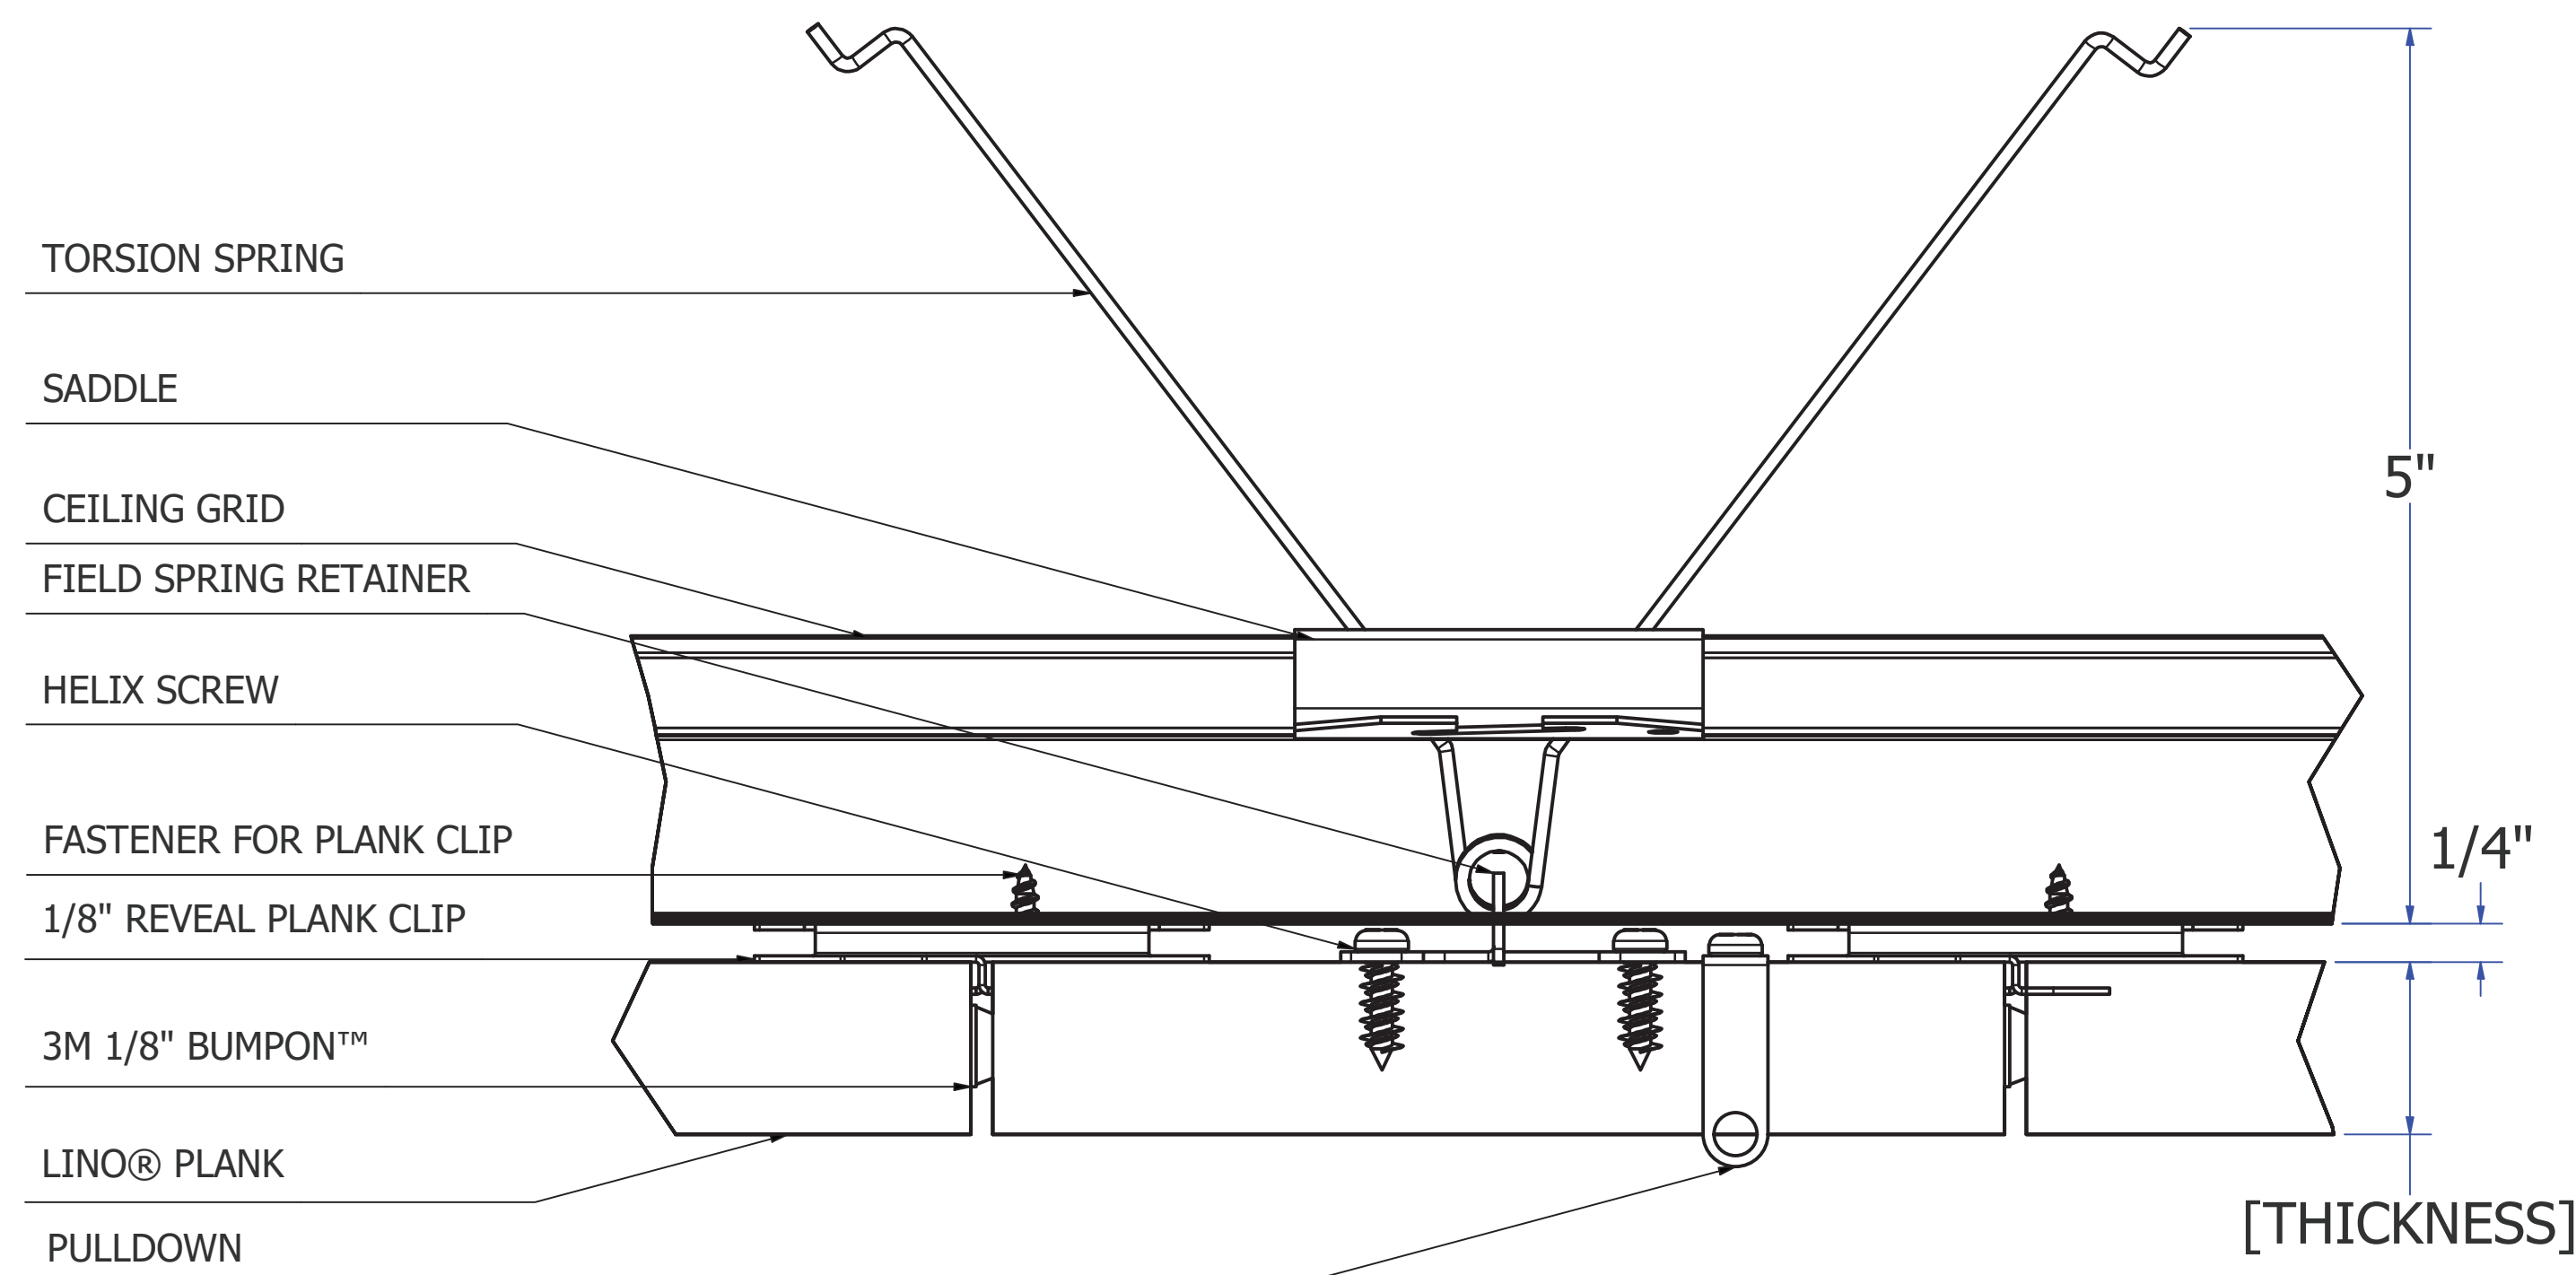

SUPPLIED BY OTHERS

- CEILING GRID
- FASTENER FOR PLANK CLIP

ISO

END

TOP

SIDE

A END DETAIL - PULLDOWN ASSEMBLY

B SIDE DETAIL - PULLDOWN ASSEMBLY