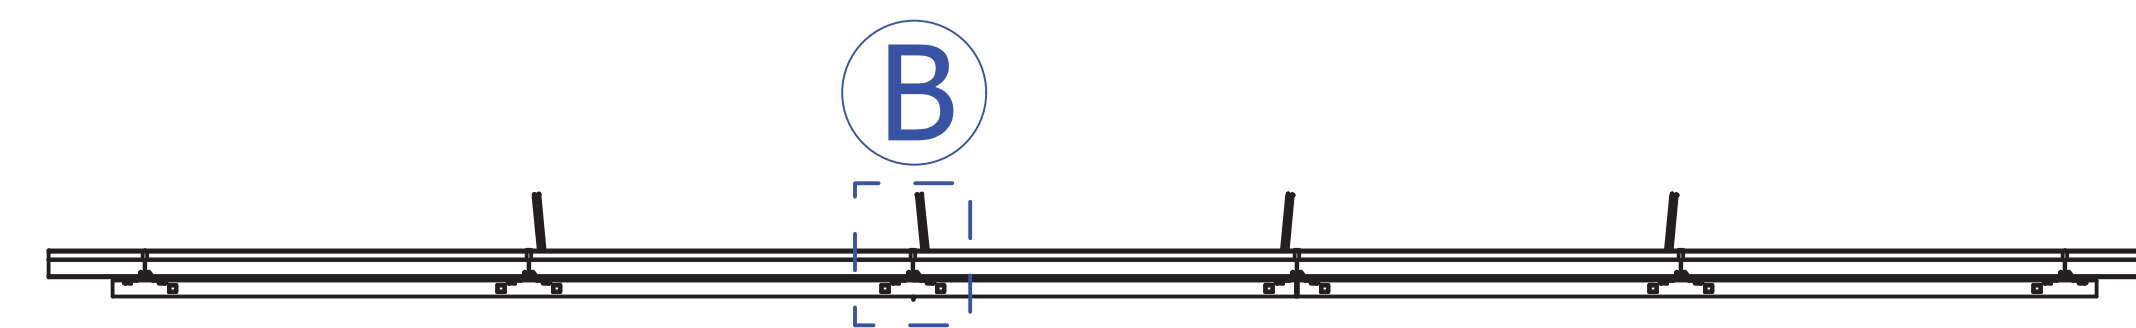

SUPPLIED BY OTHERS

- CEILING GRID
- FASTENER FOR PLANK CLIP

ISO

END

TOP

SIDE

A END DETAIL - PULLDOWN ASSEMBLY

B SIDE DETAIL - PULLDOWN ASSEMBLY