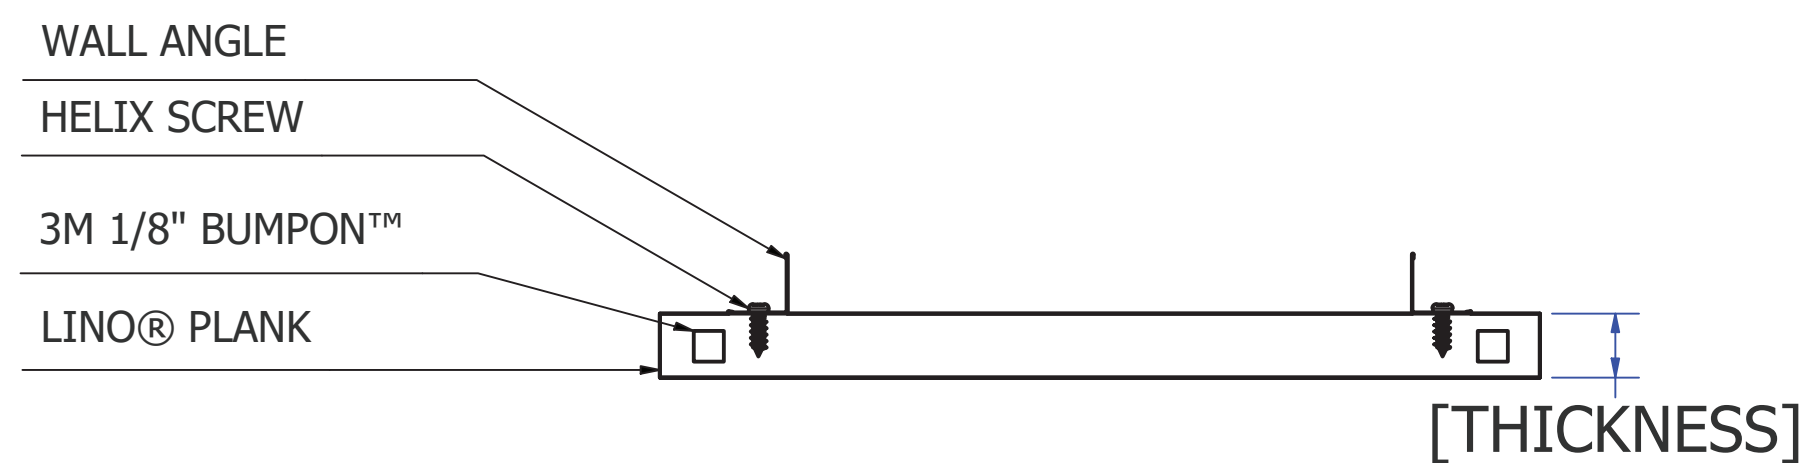

SCALE BASED ON 24" x 36" SHEET SIZE.

SUPPLIED BY NAVY ISLAND

- LINO® PLANK
- 1/8" REVEAL PLANK CLIP
- HELIX SCREW
- 3M 1/8" BUMPON™

SUPPLIED BY NAVY ISLAND

- CEILING GRID
- WALL ANGLE
- SCREW FOR PLANK CLIP

ISO

TOP

END

A ISO DETAIL - DROP-IN PLANKS

B TOP DETAIL - DROP-IN PLANKS

C END DETAIL - DROP-IN PLANKS

Instructional Videos