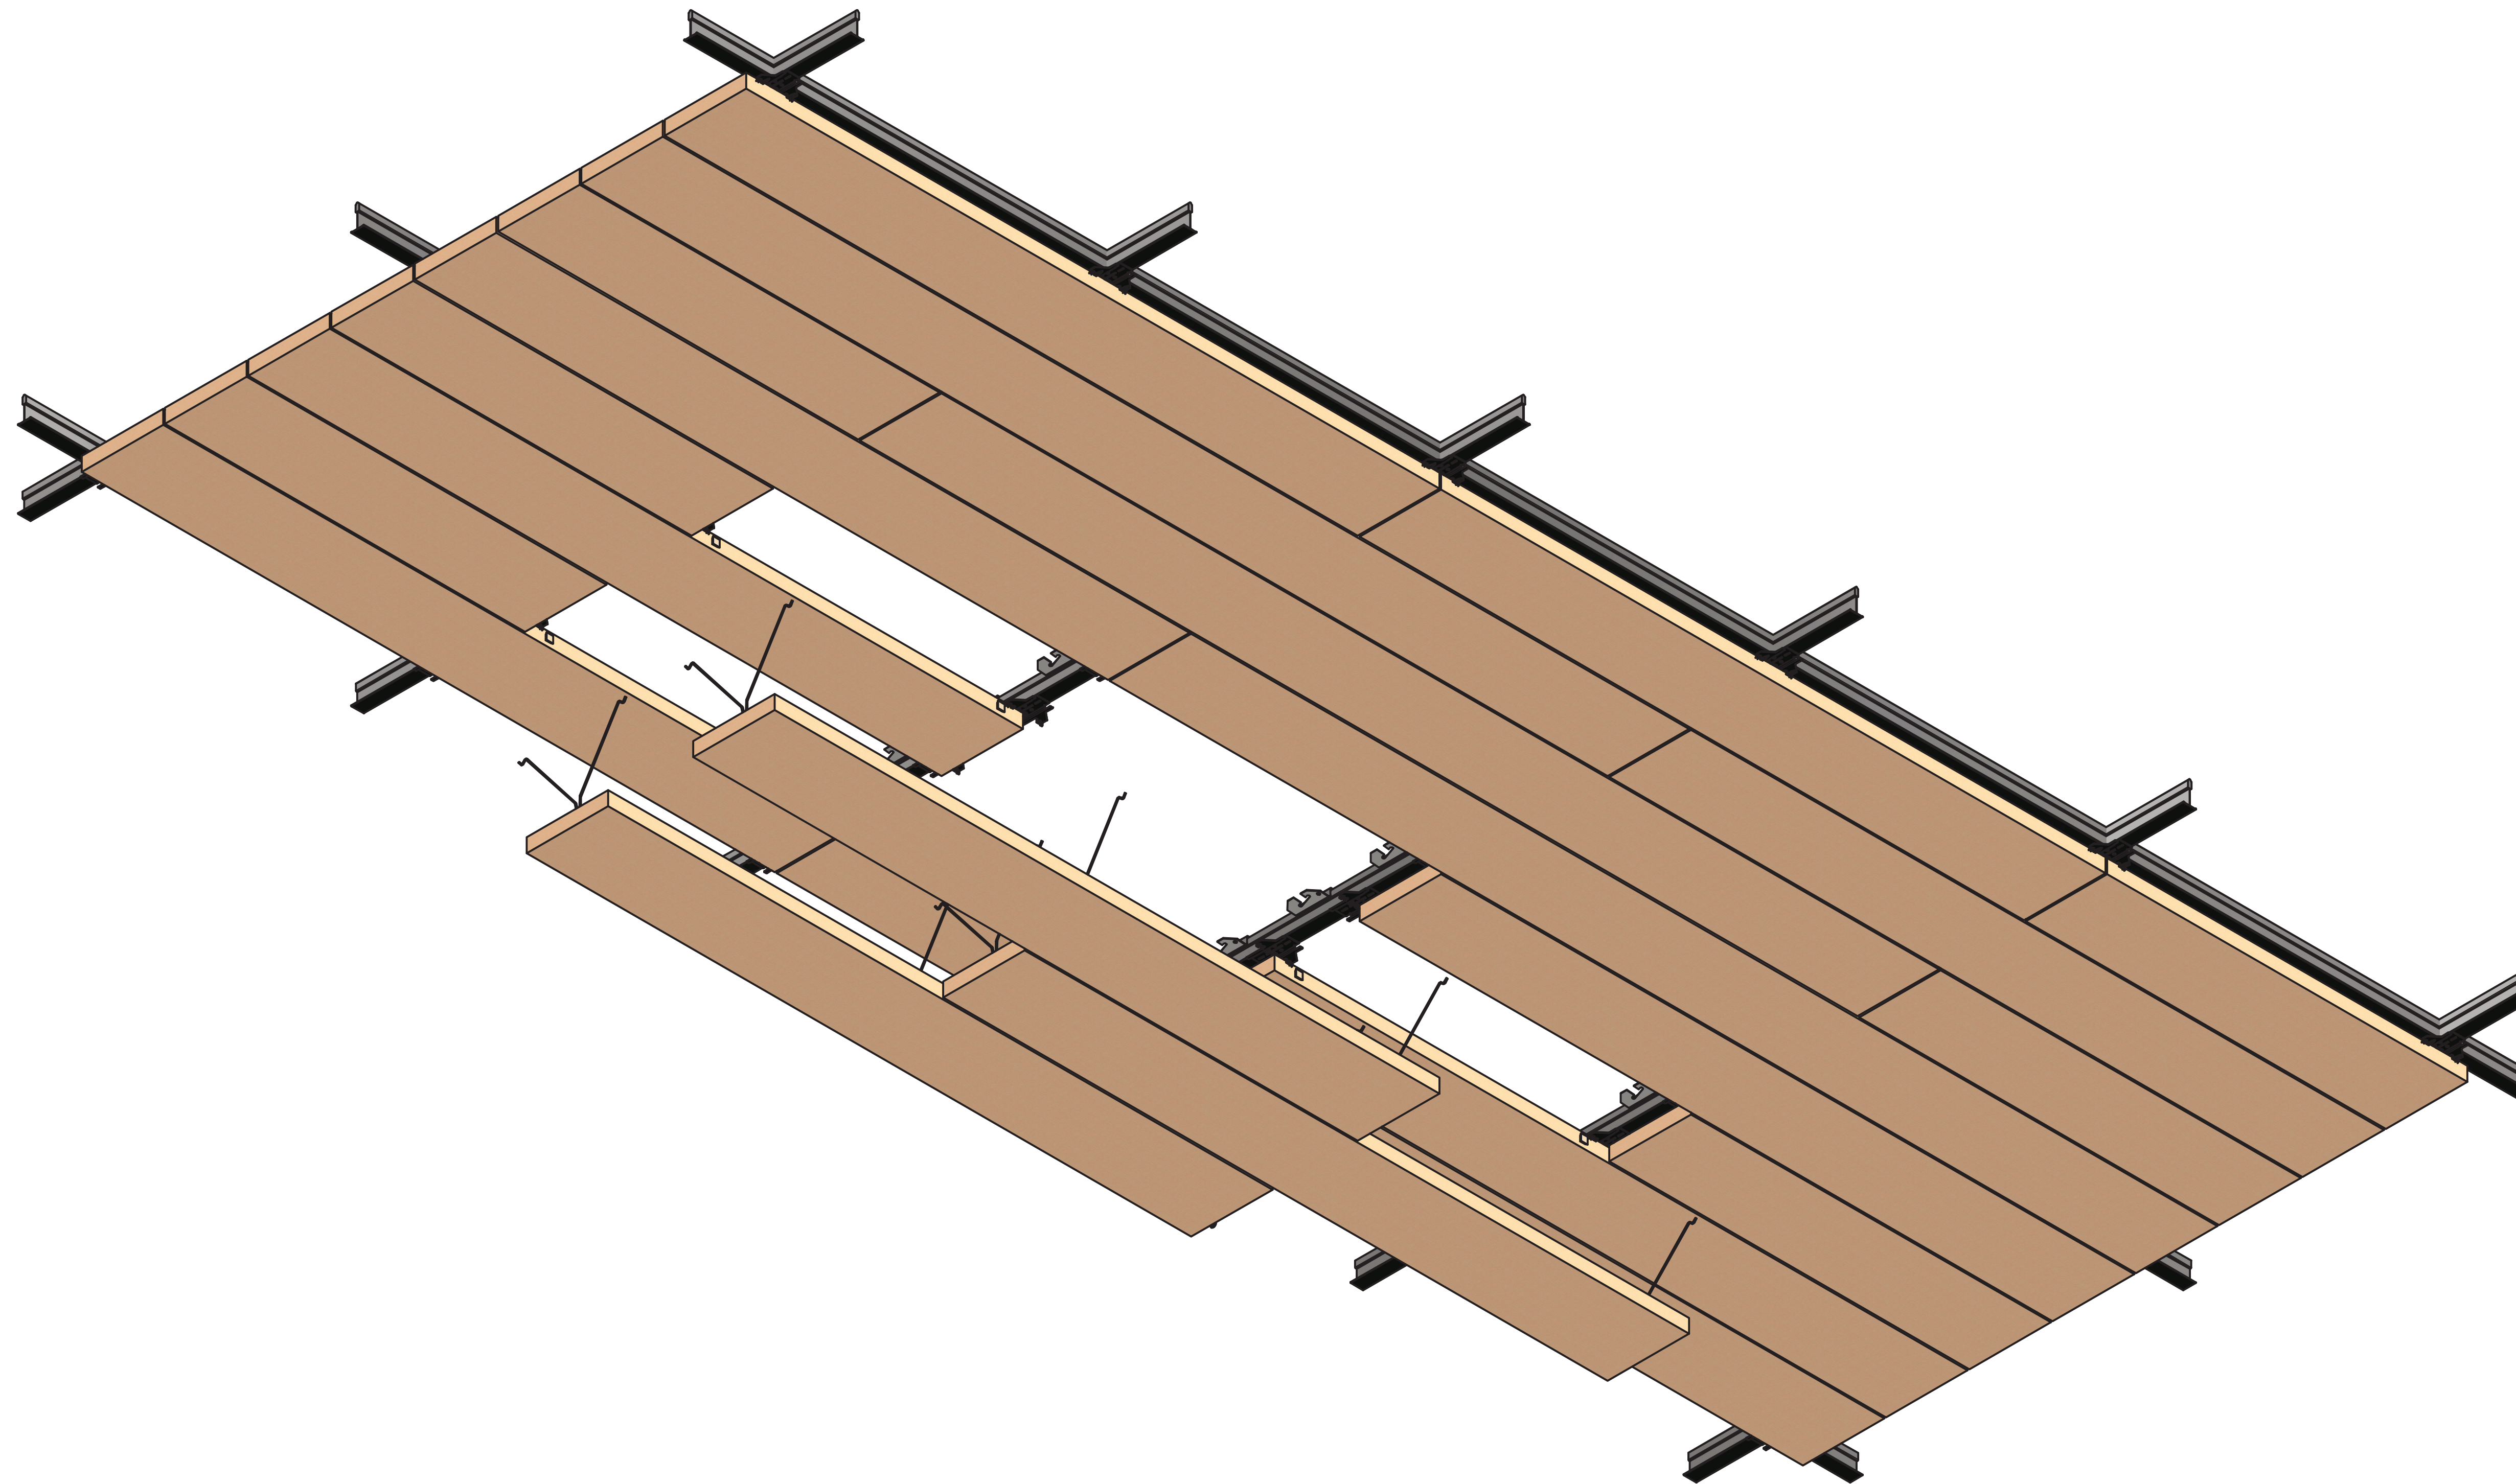

Plank Access

SoundPly® Lino

Hardware List

Page 2

 Ceiling Grid

Plank Pulldown Access

Page 3

Pulldown Details

Page 4

Plank Drop-In Access

Page 5

Hardware List

Supplied by Navy Island

Name	Part Number
1/8" Reveal Plank Clip	H401-0786
1/4" Reveal Plank Clip	H401-1345
3M 1/8" Bumpon™	HC02-0803
Extended Pulldown	H402-1369
Field Spring Retainer	H101-1334
Full Saddle	H101-0548
Half Saddle	H101-0564
Helix Screw	HA05-0951
Pulldown	H402-1362
Torsion Spring	H101-1292
SoundPly® Lino Plank	

Supplied by Others

Name	Description
Ceiling Grid	15/16" Heavy Duty T-Grid, Min 1-1/2" Tall
Fastener For Plank Clip	Varies based on mounting substrate
Wall Angle	15/16" L-Angle for Grid

Plank Pulldown Access

These drawings have been created for illustrative purposes. The depiction of materials are not to be used as a submittal for that product.

SCALE BASED ON 24" x 36" SHEET SIZE.

SUPPLIED BY NAVY ISLAND

- LINO® PLANK
- 1/8" REVEAL PLANK CLIP
- 3M 1/8" BUMPON™
- FIELD SPRING RETAINER
- TORSION SPRING
- SADDLE
- PULLDOWN
- HELIX SCREW