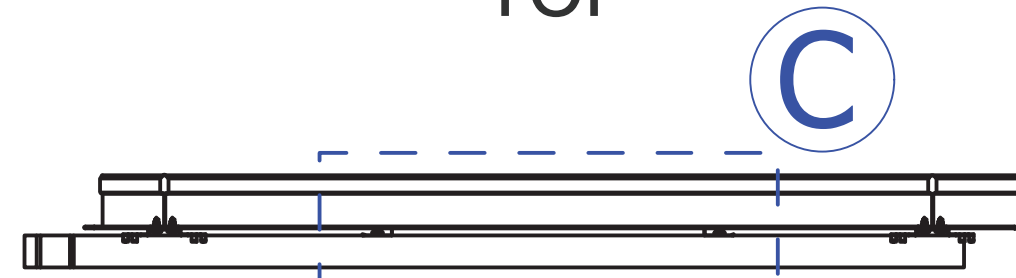

SCALE BASED ON 24" x 36" SHEET SIZE.

SUPPLIED BY NAVY ISLAND

- LINO® PLANK
- 1/8" REVEAL PLANK CLIP
- HELIX SCREW
- 3M 1/8" BUMPON™

SUPPLIED BY NAVY ISLAND

- CEILING GRID
- WALL ANGLE
- SCREW FOR PLANK CLIP

ISO

TOP

END

A ISO DETAIL - DROP-IN PLANKS

B TOP DETAIL - DROP-IN PLANKS

C END DETAIL - DROP-IN PLANKS

Instructional Videos