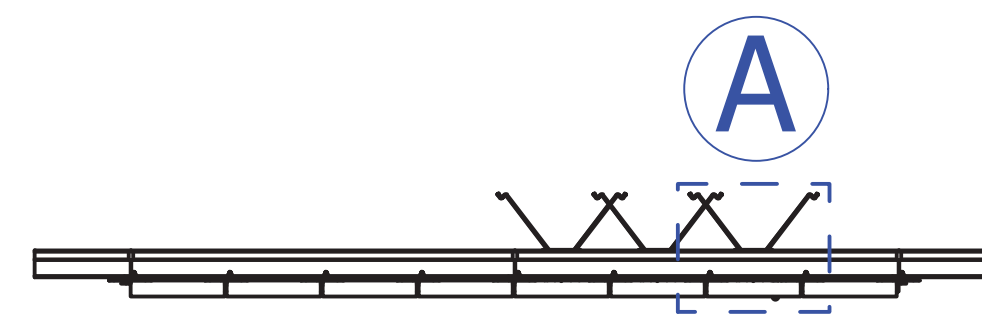

Plank Pulldown Access

These drawings have been created for illustrative purposes. The depiction of materials are not to be used as a submittal for that product.

SCALE BASED ON 24" x 36" SHEET SIZE.

SUPPLIED BY NAVY ISLAND

- LINO® PLANK
- 1/8" REVEAL PLANK CLIP
- 3M 1/8" BUMPON™
- FIELD SPRING RETAINER
- TORSION SPRING
- SADDLE
- PULLDOWN
- HELIX SCREW

SUPPLIED BY OTHERS

- CEILING GRID
- FASTENER FOR PLANK CLIP

END

Instructional Videos