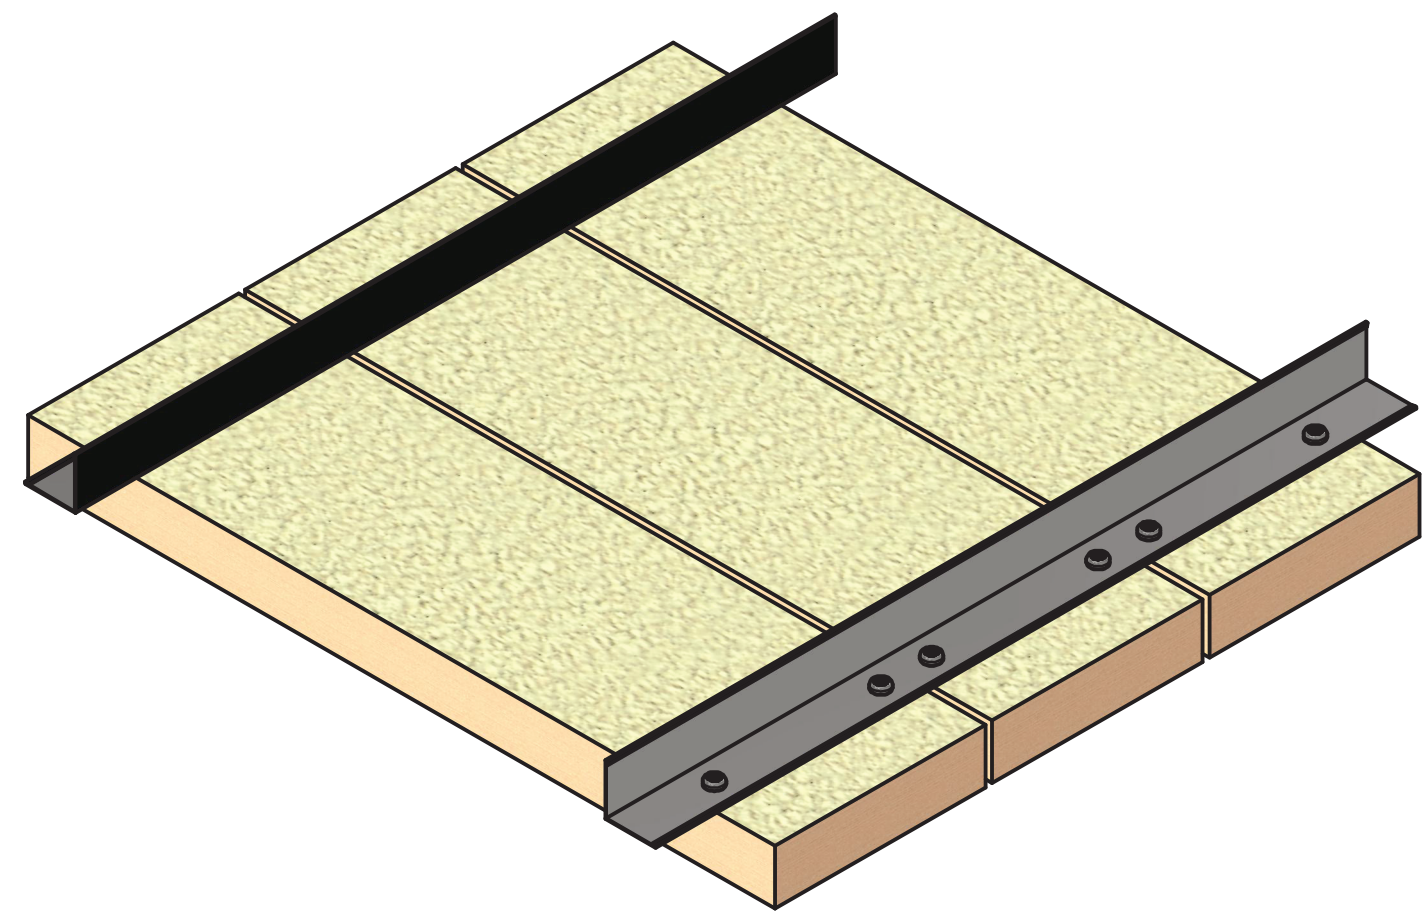

SUPPLIED BY NAVY ISLAND
EXTENDED PULLDOWN
HELIX SCREW
LINO® PLANK
PULLDOWN

Instructional Videos

Plank Drop-In Access

These drawings have been created for illustrative purposes. The depiction of materials are not to be used as a submittal for that product.

SCALE BASED ON 24" x 36" SHEET SIZE.

SUPPLIED BY NAVY ISLAND

- LINO® PLANK
- 1/8" REVEAL PLANK CLIP
- HELIX SCREW
- 3M 1/8" BUMPON™

SUPPLIED BY NAVY ISLAND

- CEILING GRID
- WALL ANGLE
- SCREW FOR PLANK CLIP

ISO

TOP

END

A ISO DETAIL - DROP-IN PLANKS

B TOP DETAIL - DROP-IN PLANKS

C END DETAIL - DROP-IN PLANKS

Instructional Videos